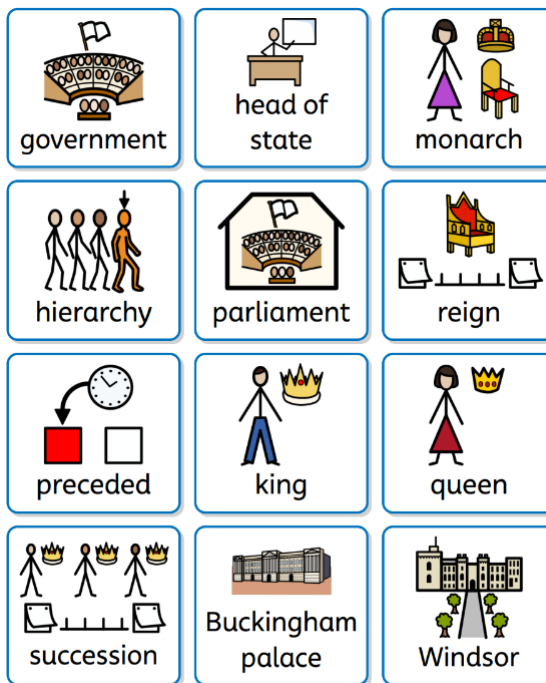

Significant Kings and Queens Timeline since 1066

1509-1547
Henry VIII

1558-1603
Queen Elizabeth I

1837-1901
Queen Victoria

2022-present
King Charles III

1952-2022
Queen Elizabeth II

Key Dates:

King Henry VIII - 1509 - 1547
 Queen Elizabeth I - 1558-1603
 Queen Victoria - 1837 - 1901
 Queen Elizabeth II - 1952 - 2022
 King Charles III - 2022 - present

Know that:

- *Some countries have a King or Queen as a head of state.
- *Our monarch now is King Charles III
- *There were previous Monarchs who preceded them
- *There will be a new monarch after the current one.
- *There have been significant monarchs who reigned before the current monarch.

Know how:

- To order Monarchs on a timeline.
- *Our monarchs change over time.
- *Understand a family tree.
- *Having a monarch affects the way we live in the UK.

Vocabulary	
Government	the group of people with the authority to govern a country or state; a particular ministry in office.
Head of state	the chief public representative of a country, such as a monarch, who may also be the head of government.
Monarch	a sovereign head of state, especially a king, queen, or emperor.
Hierarchy	a system in which members of an organisation or society are ranked according to relative status or authority.
Parliament	The highest legislature, consisting of the Sovereign, the House of Lords, and the House of Commons.
Reign	The period of rule of a monarch.
Preceded	Come before in order or position
King	Male ruler of an independent state, especially one who inherits the position by right of birth.
Queen	Female ruler of an independent state, especially one who inherits the position by right of birth.
Succession	The action or process of inheriting a title, office, property, etc.
Buckingham Palace	The London residence of the British monarch: built in 1703.
Windsor	The House of Windsor came into being in 1917, when the name was adopted as the British Royal Family surname.